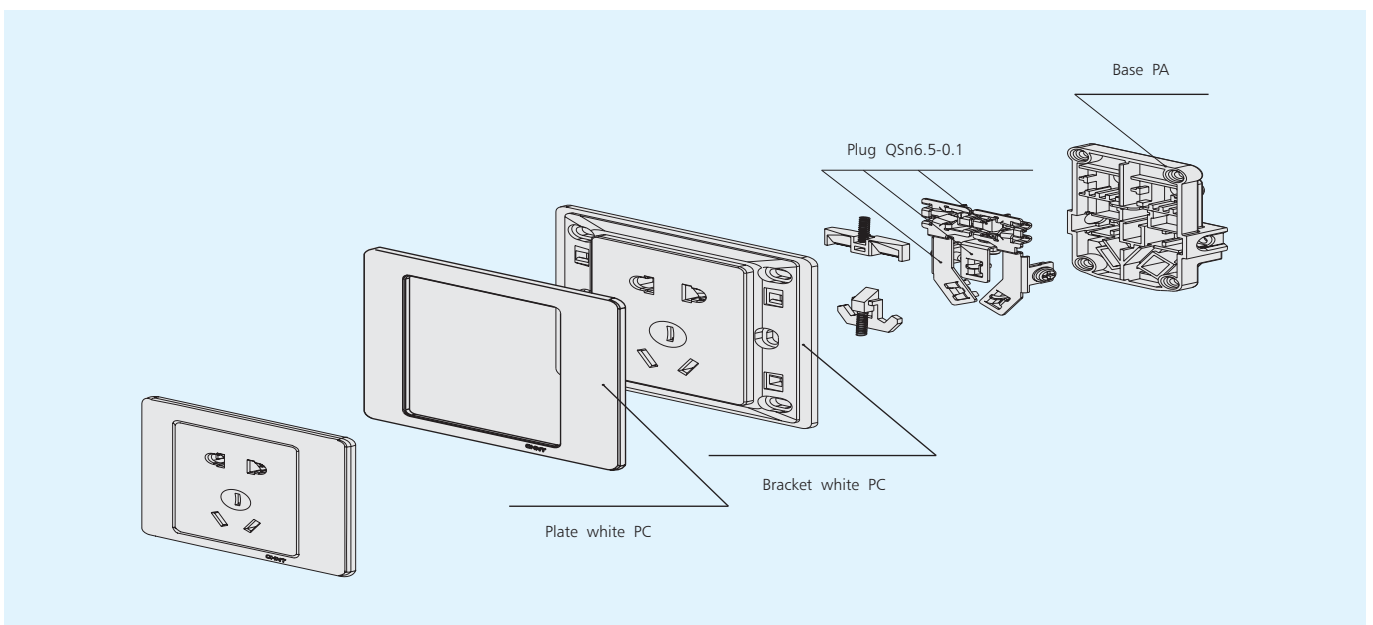

CHINT switches & sockets have good quality, the mechanical life of switches is 80,000times, and the mechanical life of sockets is 20,000 times. The main materials of the products are PC, H59, Ag cdo (12)/ cu, T3, 70-C; please see the detail as the following pictures: