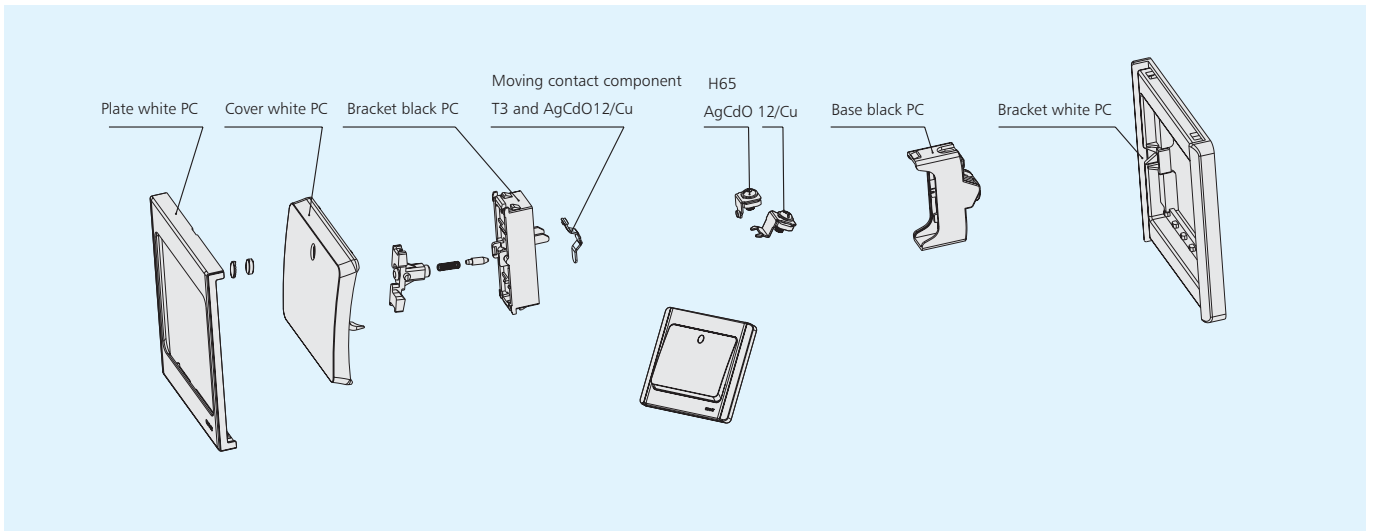

CHINT switches & sockets have good quality, the mechanical life of switches is 80,000times, and the mechanical life of sockets is 20,000 times. The main materials of the products are PC, H59, Ag cdo (12)/ cu, T3, 70-C; please see the detail as the following pictures: